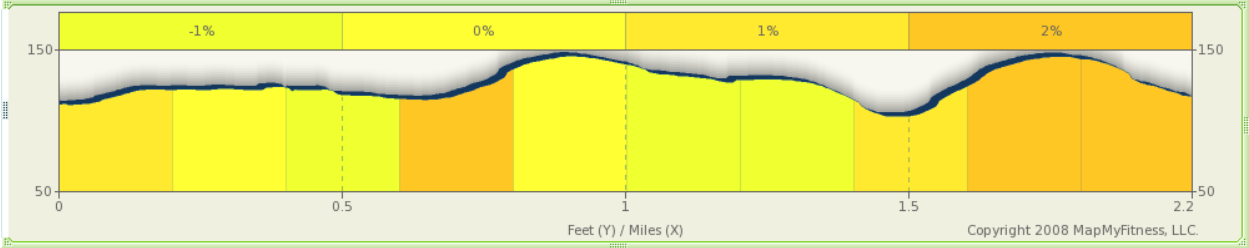

Day 1 – Diamond Street Circuit

<http://www.mapmyride.com/route/us/pa/philadelphia/745680987122>